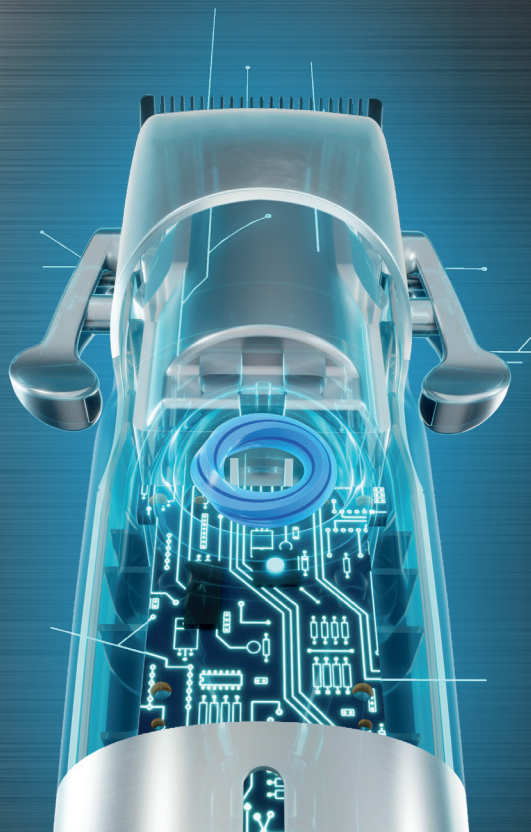

GAMMA+

CYBORG

BARBERHOOD

* NOTE: It is not possible to use both levers at the same time.

CYBORG Professional metal clipper with long life motor

- + Assembled with a Fixed Black Diamond Faper blade and Black Diamond Deep Slim cutting blade for the smoothest operation and most efficient performances.
- + 7500 RPM Digital motor offers more efficient power transfer for smoother operation. High torque density with low vibration and sound.
- + 2 customizable click or floating levers* for left or right handed operation.
- + Anti-sliding heavy-duty docking station with LED light. Charging time: 150 minutes.
- + Rechargeable battery. 4 LED lights indicate different battery level. Runtime: 200 minutes.
- + Heavy duty full metal body with ergonomic design. Recessed hand grip provides increased stability and safer handling.

Code	PTOCYBORGIT
	Metal
RPM	7.500
Cut lenght	from 0,3 to 1,5 mm
Voltage	100-240 V ~
Runtime	200 min.
Weight	430 g

Registered Design

Master carton quantity 6 units
~ 14 kg. | 47x32,5x29 cm